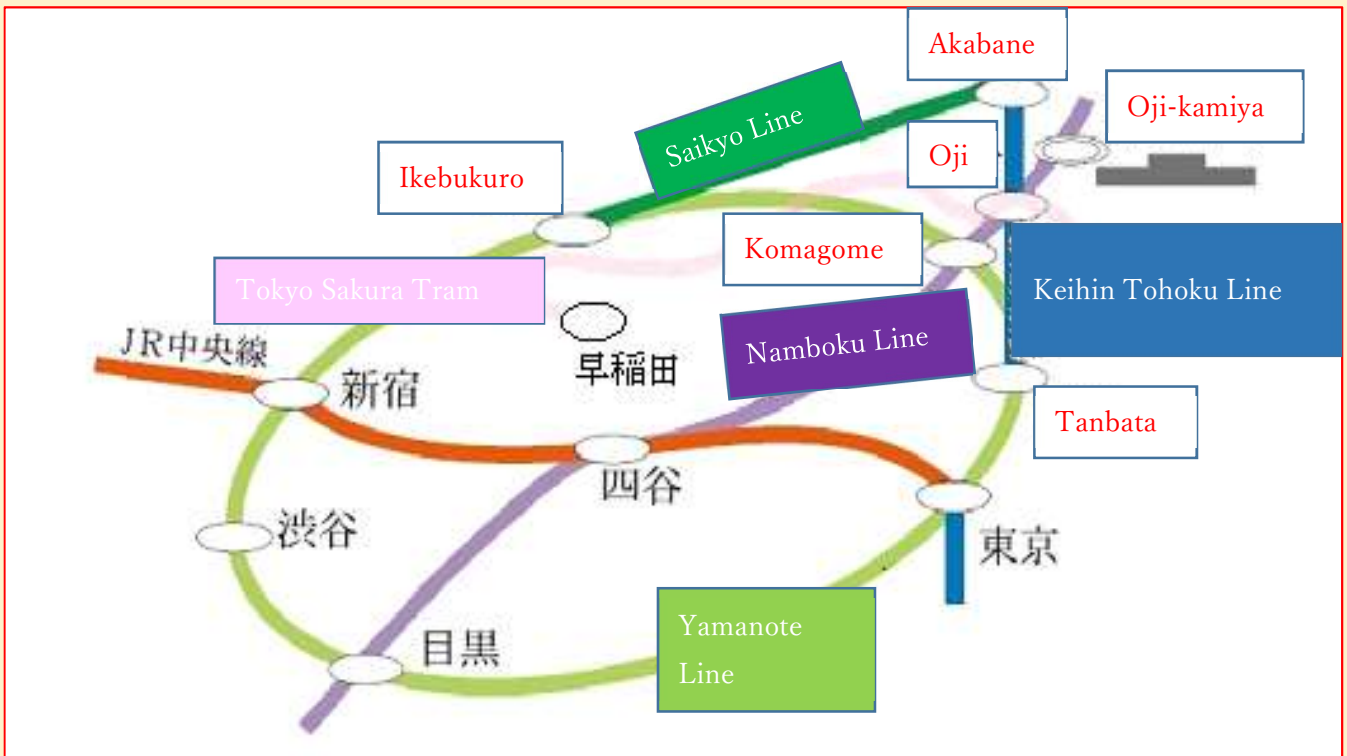

Access to our school

Tokyo Metropolitan Asuka High School part-time school

Address 〒114-8561 6-8-8 Oji, Kita-ku, Tokyo

Phone 03-3913-5071

Part-time direct service 03-3913-5362

FAX 03-3911-9049

map

route map

【traffic】

- ① 10-minute walk from Oji Kamiya Station on the Tokyo Metro Namboku Line
- ② 14-minute walk from Oji Station on the JR Keihin Tohoku Line or Tokyo Sakura Tram (Toden Arakawa Line)
- ③ 5-minute walk from Oji 4-chome on the Toei Bus