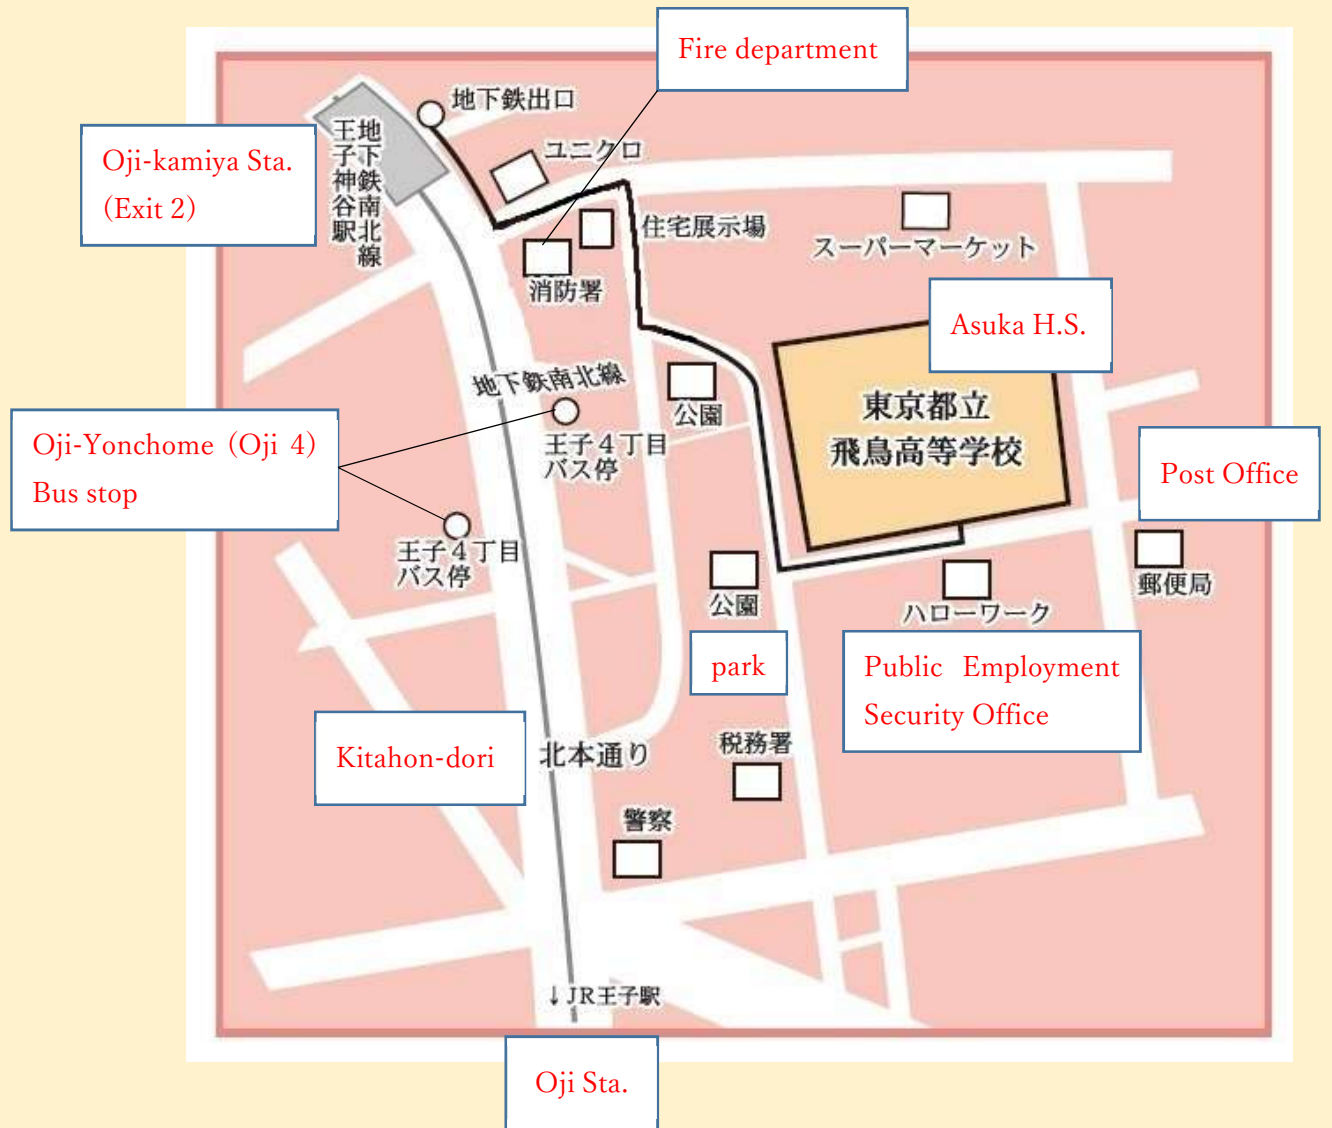

Access to our school

Tokyo Metropolitan Asuka High School part-time school

Address 〒114-8561 6-8-8 Oji, Kita-ku, Tokyo

Phone 03-3913-5071

Part-time direct service 03-3913-5362

FAX 03-3911-9049

map

route map

【traffic】

- ① 10-minute walk from Oji Kamiya Station on the Tokyo Metro Namboku Line
- ② 14-minute walk from Oji Station on the JR Keihin Tohoku Line or Tokyo Sakura Tram (Toden Arakawa Line)
- ③ 5-minute walk from Oji 4-chome on the Toei Bus